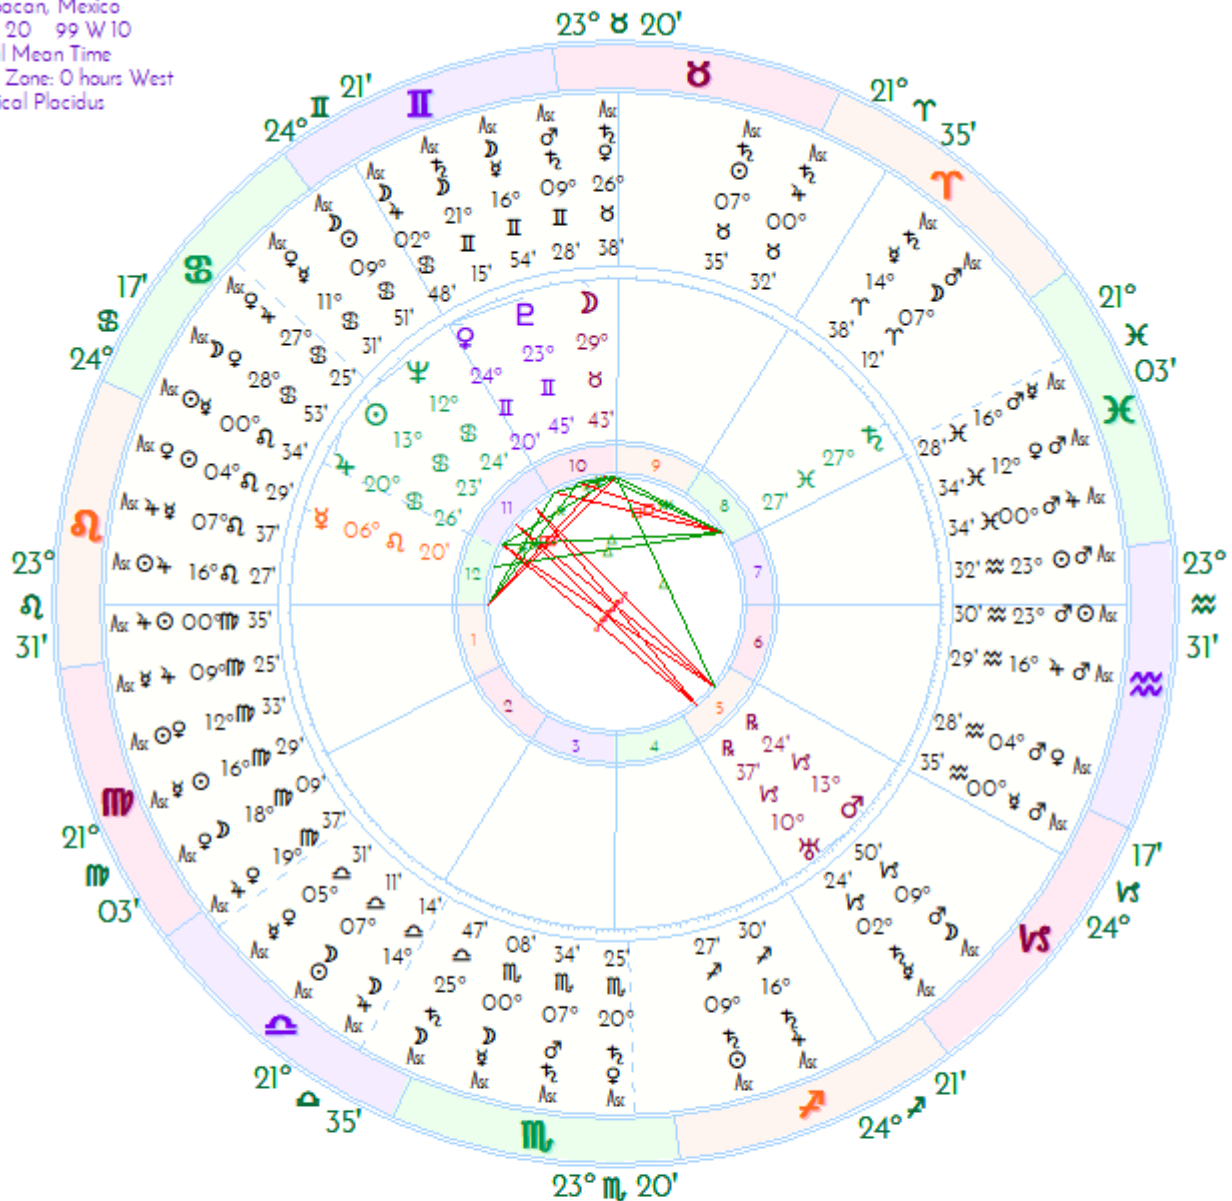

♁♁	Daemon, Religion, Spirit	♁♁	Accord & Harmony	♁♁♂	Debate, Daring Action
♁♁♂	Liberty	♁♁♂	Disputes & Arguments	♁♁♂♂	Sickness & Upsets
♁♁♂♂	Harmony	♁♁♂♂	Hope, Association	♁♁♂♂♂	Increase & Benefits
♁♁♂♂♂	Retribution & Retaliation	♁♁♂♂♂	Danger, Violence, & Debt	♁♁♂♂♂♂	Sons
♁♁♂♂♂♂	Connections, Recognition	♁♁♂♂♂♂	Love & Appreciation	♁♁♂♂♂♂♂	Social Standing
♁♁♂♂♂♂♂	Father	♁♁♂♂♂♂♂	Daughters	♁♁♂♂♂♂♂♂	Mother, Love & Marriage
♁♁♂♂♂♂♂♂	Fortune & Material Benefit	♁♁♂♂♂♂♂♂	Treasure & Profit	♁♁♂♂♂♂♂♂♂	Extravagant, Lawsuit, Discard
♁♁♂♂♂♂♂♂♂	Servants & Service	♁♁♂♂♂♂♂♂♂	Play & Sport	♁♁♂♂♂♂♂♂♂♂	Death of Parents
♁♁♂♂♂♂♂♂♂♂	Mother	♁♁♂♂♂♂♂♂♂♂	Praise	♁♁♂♂♂♂♂♂♂♂♂	Tragedy & Fatality
♁♁♂♂♂♂♂♂♂♂♂	Kings, Royalty	♁♁♂♂♂♂♂♂♂♂♂	Faithfulness & Dedication	♁♁♂♂♂♂♂♂♂♂♂♂	Identity
♁♁♂♂♂♂♂♂♂♂♂♂	Luck	♁♁♂♂♂♂♂♂♂♂♂♂	Commerce & Business, Drive	♁♁♂♂♂♂♂♂♂♂♂♂♂	Brethren & Friends
♁♁♂♂♂♂♂♂♂♂♂♂♂	Inheritance, Real Estate	♁♁♂♂♂♂♂♂♂♂♂♂♂	Trickery & Aggression	♁♁♂♂♂♂♂♂♂♂♂♂♂♂	Agriculture & Husbandry
♁♁♂♂♂♂♂♂♂♂♂♂♂♂	Commerce & Communication	♁♁♂♂♂♂♂♂♂♂♂♂♂♂	Intelligence, Skill	♁♁♂♂♂♂♂♂♂♂♂♂♂♂♂	Surgery, Police & Armies
♁♁♂♂♂♂♂♂♂♂♂♂♂♂♂	Faith, Belief, Trust & Friends	♁♁♂♂♂♂♂♂♂♂♂♂♂♂♂	Fulfillment	♁♁♂♂♂♂♂♂♂♂♂♂♂♂♂♂	Siblings & Family